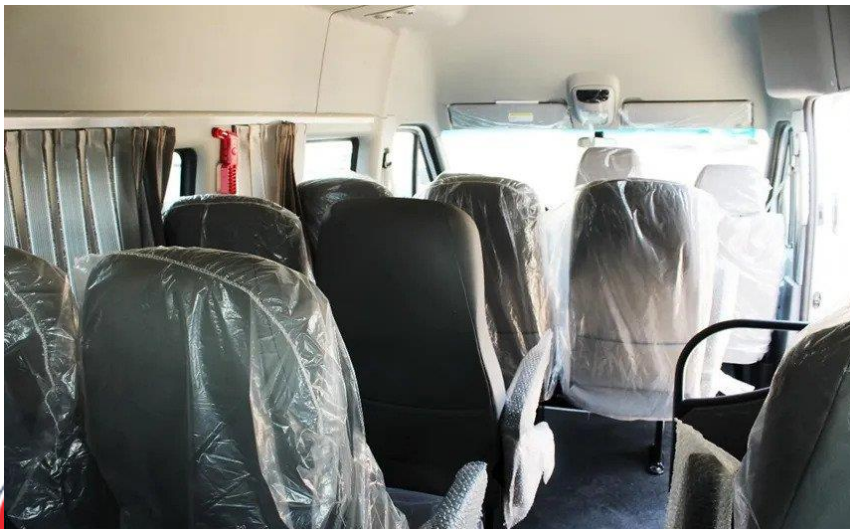

სენა ავტო

SENA AUTO

პირდაპირი სარგებლობა!

Successful Business

+995 32 255 10 50

office@senaauto.com.ge

www.Senaauto.ge

226, Agmashenebeli Alley 0131 Tbilisi, Georgia